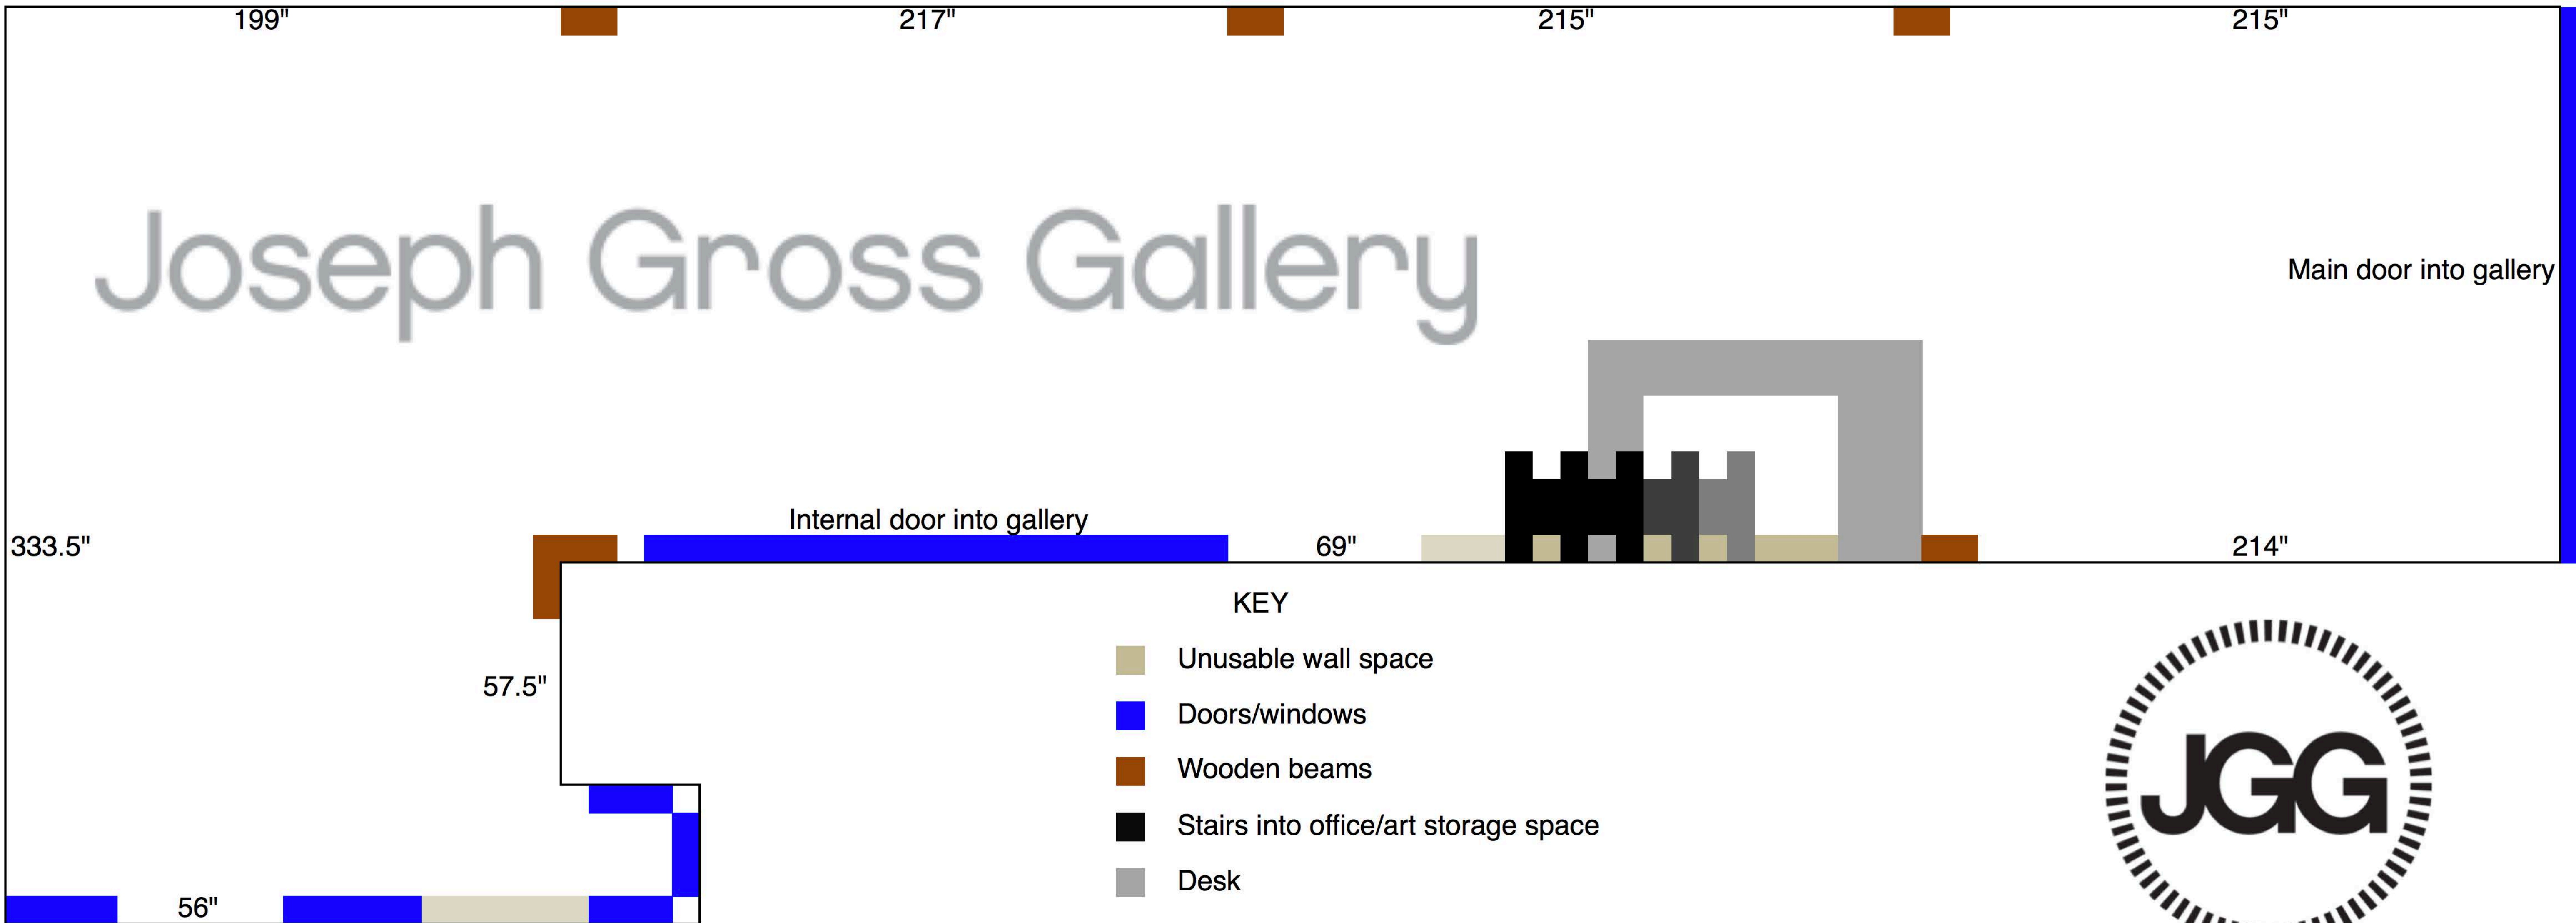

# Joseph Gross Gallery

Main door into gallery

## KEY

- Unusable wall space
- Doors/windows
- Wooden beams
- Stairs into office/art storage space
- Desk

All walls are 124.5 " tall