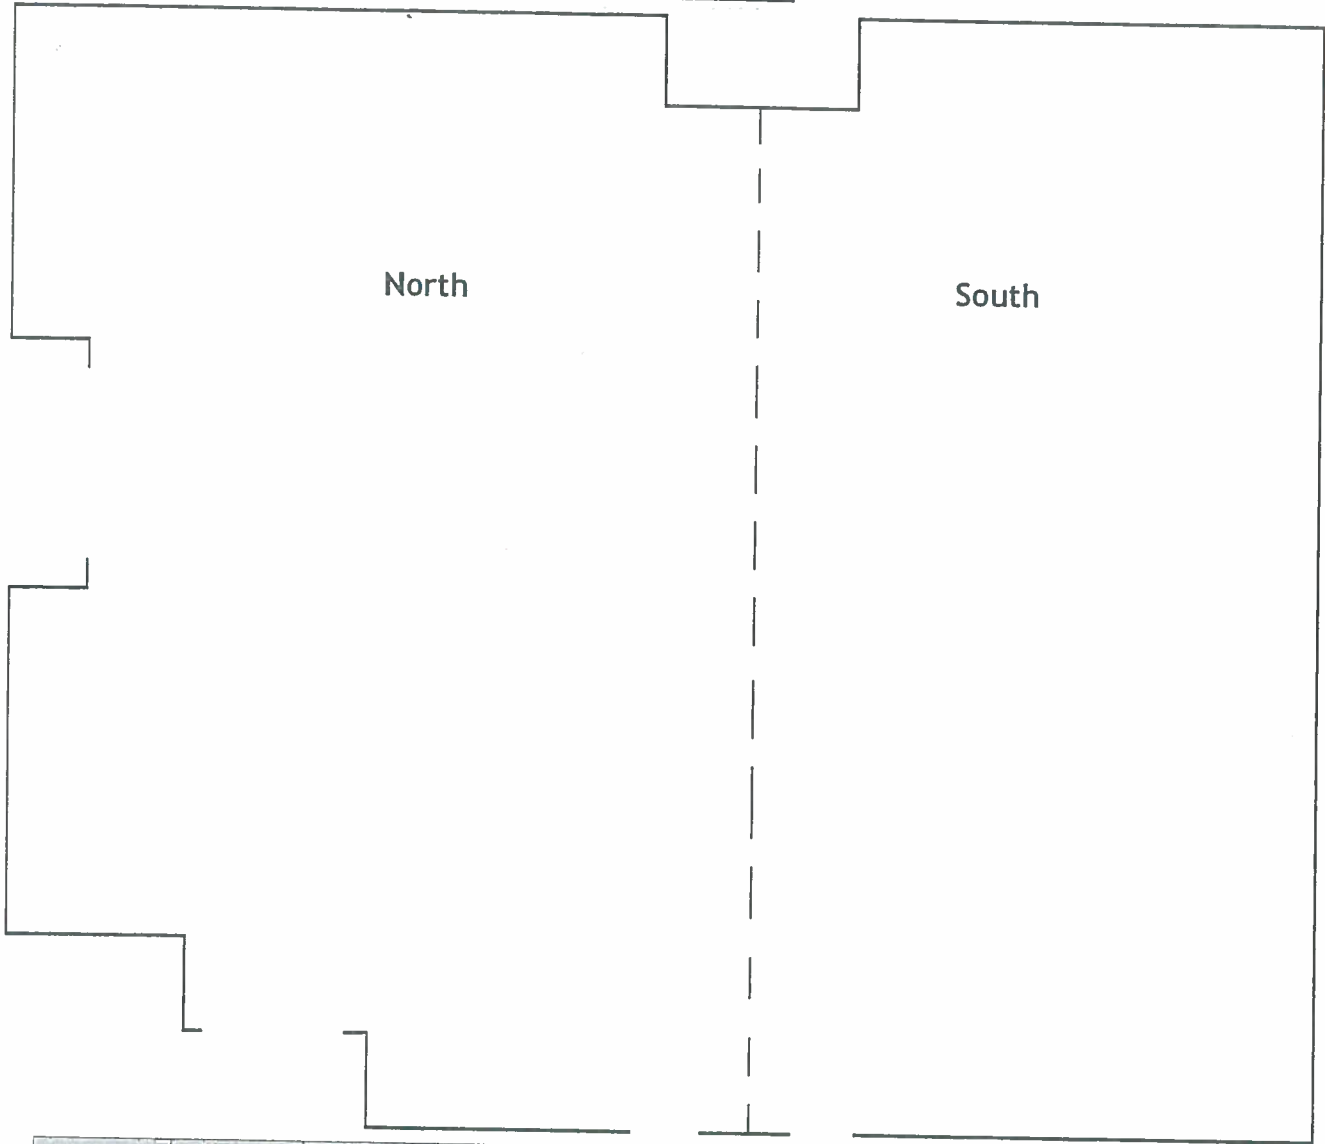

Best  
Western  
PLUS.

Seahawk Room

	L x W	Sq. Ft.	Theater	Classroom	Banquet	Conference	U-Style	Reception
Seahawk		2,142	200	100	160	20	50	220
Seahawk NORTH	36 x 31.5	1,134	130	70	90	10	30	120
Seahawk SOUTH	36 x 28	1,008	70	30	70	10	20	100