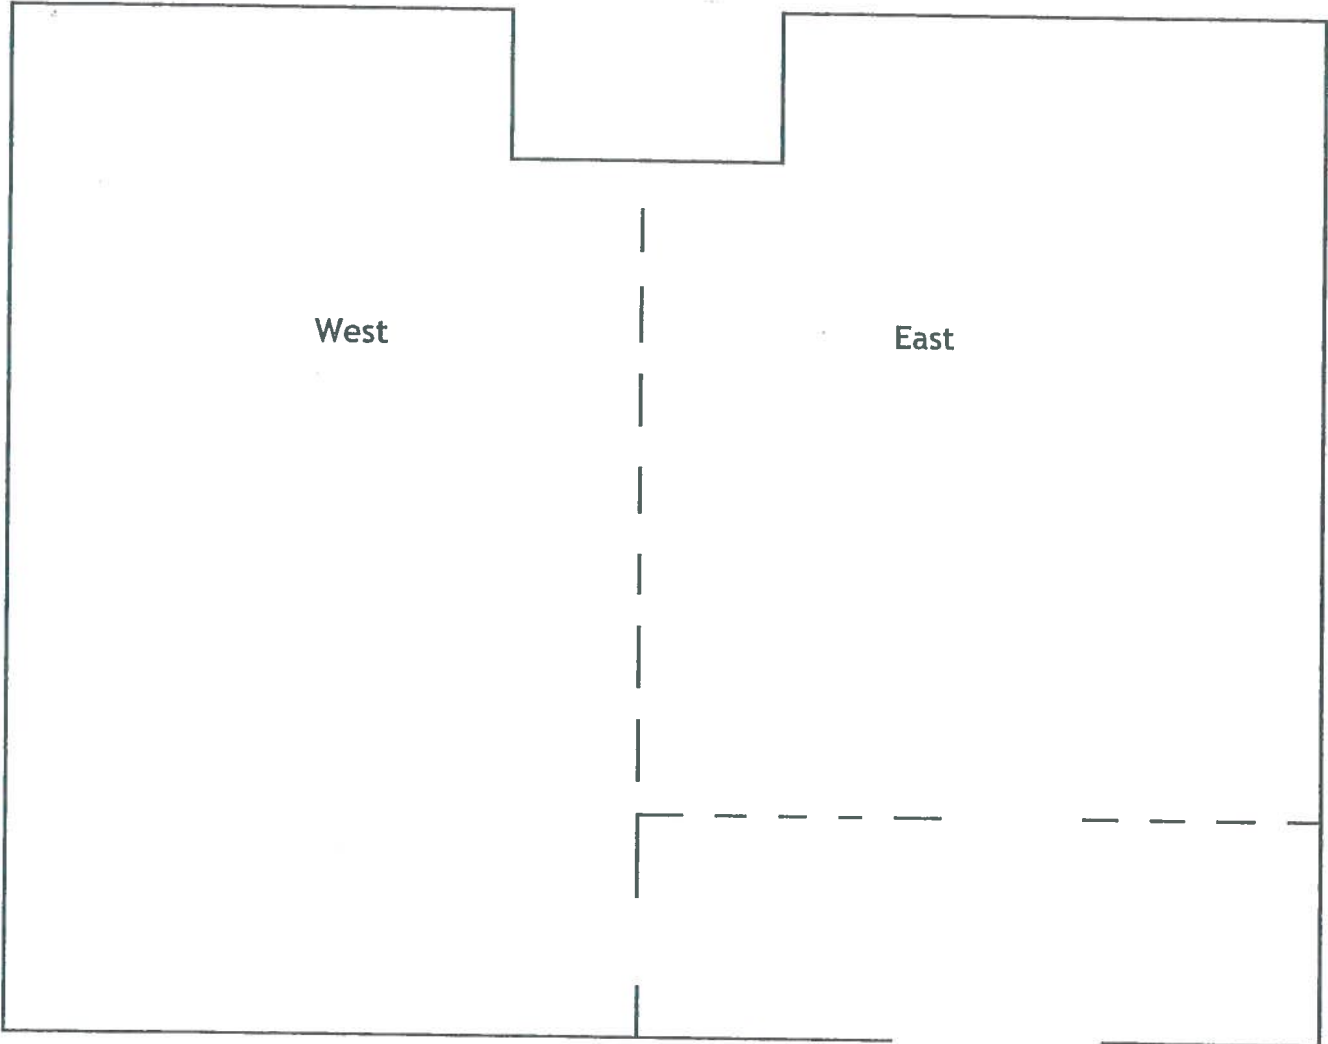

Best
Western
PLUS.

Mariner Room

	L x W	Sq. Ft.	Theater	Classroom	Banquet	Conference	U-Style	Reception
Mariner		1,400	120	50	90	20	40	120
Mariner WEST	36 x 21	756	80	30	60	10	20	80
Mariner EAST	28 x 23	644	40	20	30	10	20	40