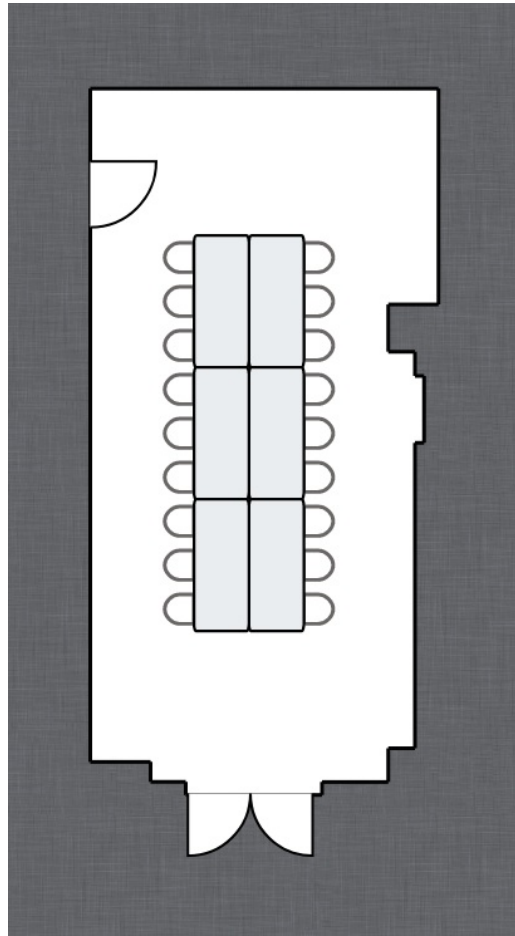

Claremont Club & Spa, A Fairmont Hotel

Kensington

Mezzanine Level
470 Square Feet
18 People

Space Discovered By

bailey.oneile@fairmont.com

📍 Berkeley, CA

[Explore Online](#)

Kensington Layouts

Layout: Boardroom
Capacity: 18