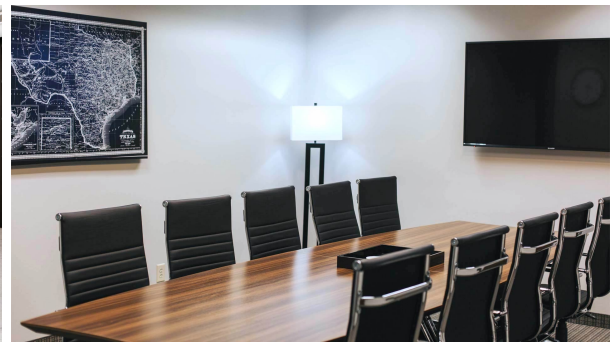

# Uptown Dallas

3710 Rawlins, Suite 1420

Dallas, TX 75219

214.615.6370

office@executiveworkspace.com

**Positioned in prestigious Oaklawn** with a Walkscore of 91, Regency Plaza is not only luxurious with its marble walls and floors but provides convenient access to retail and restaurants in the area.